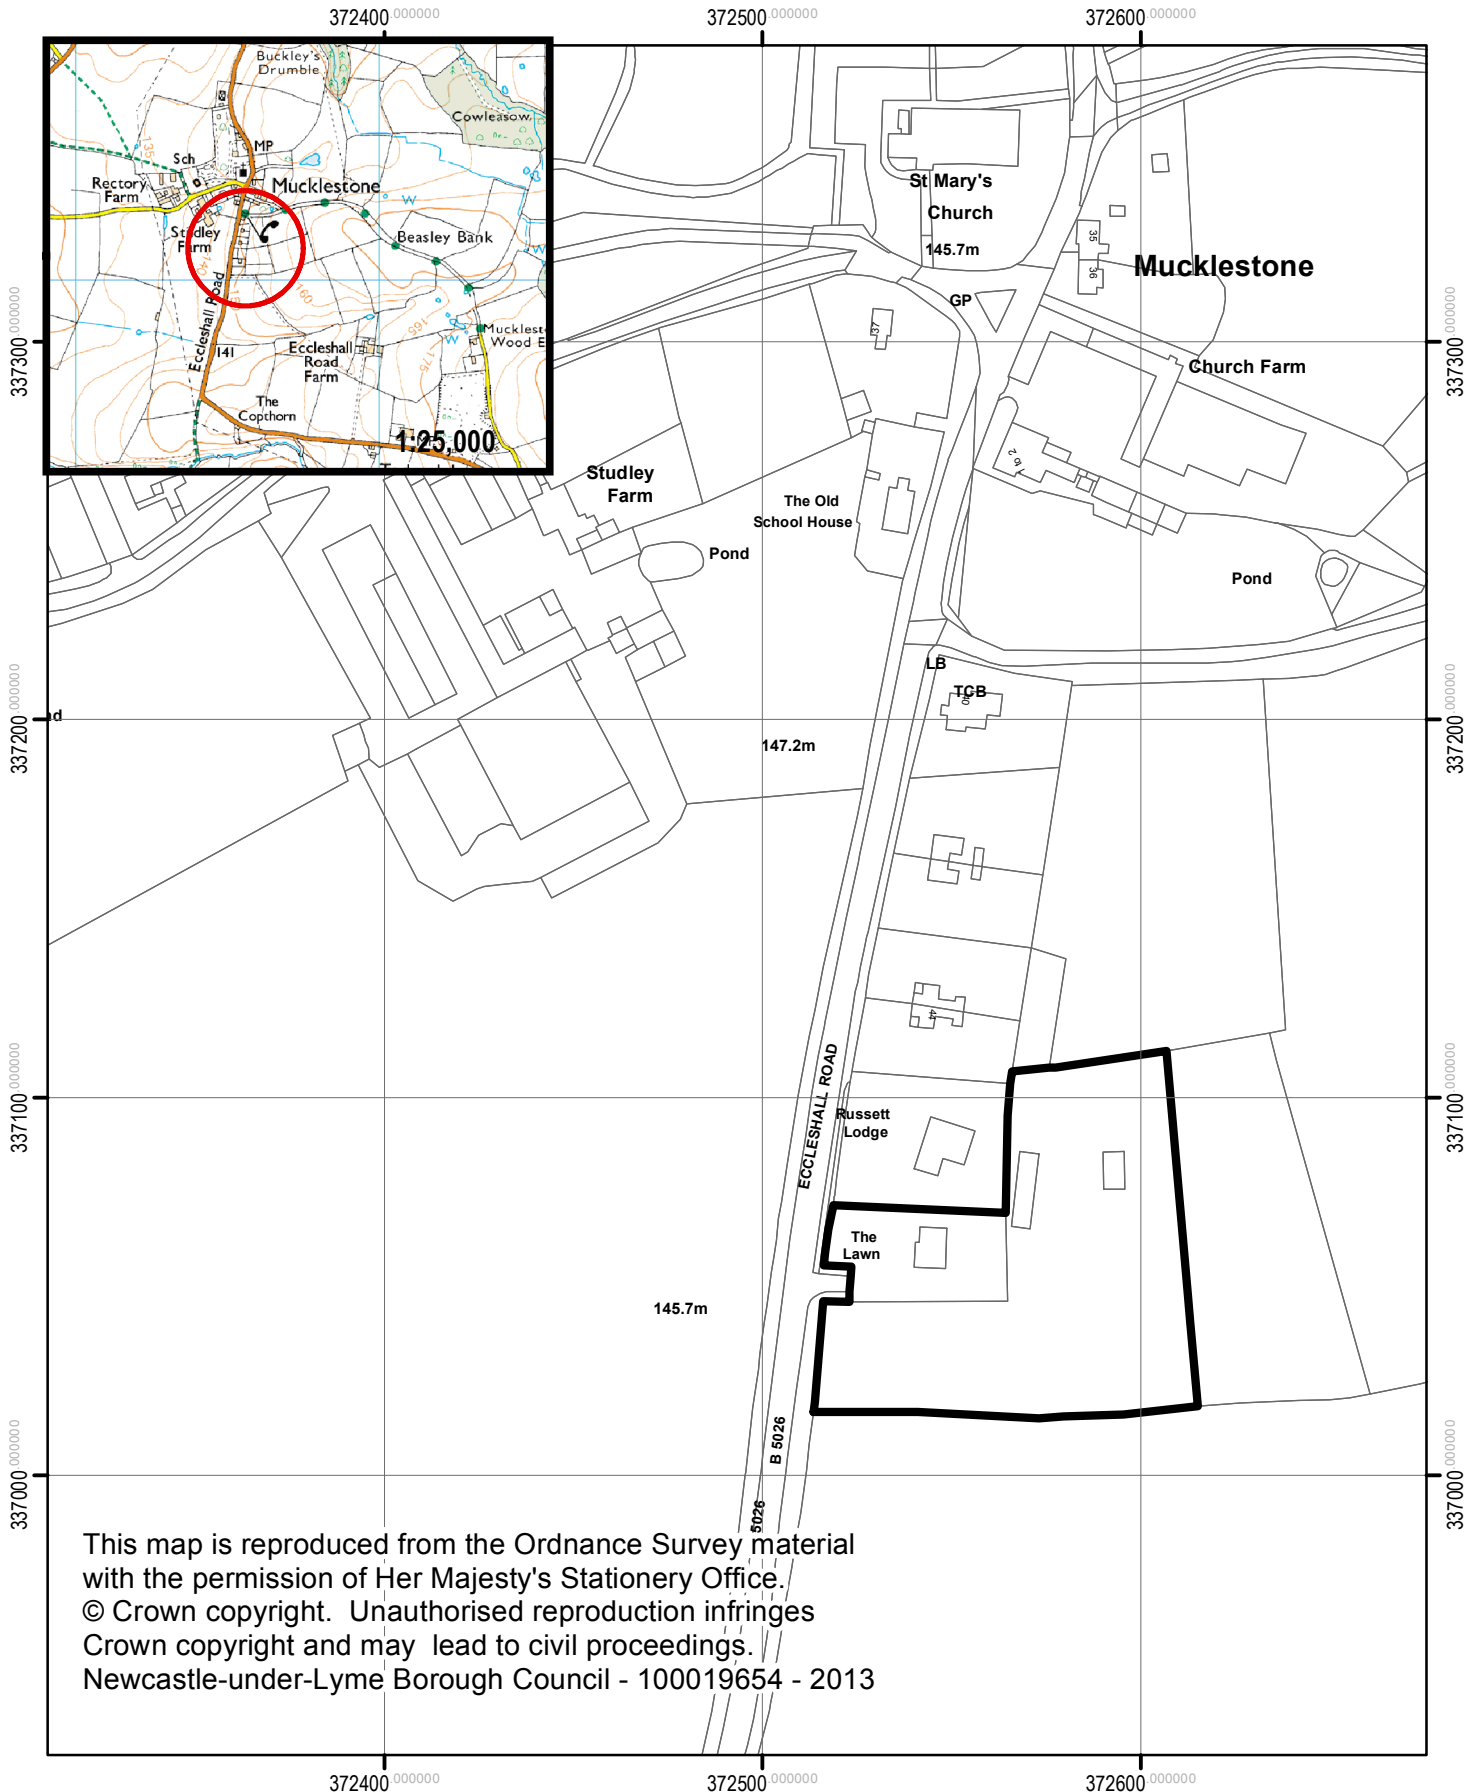

# 14/00951/FUL

## The Lawns, Eccleshall Road, Mucklestone

NEWCASTLE-UNDER-LYME  
BOROUGH COUNCIL

This map is reproduced from the Ordnance Survey material with the permission of Her Majesty's Stationery Office.  
© Crown copyright. Unauthorised reproduction infringes Crown copyright and may lead to civil proceedings.  
Newcastle-under-Lyme Borough Council - 100019654 - 2013